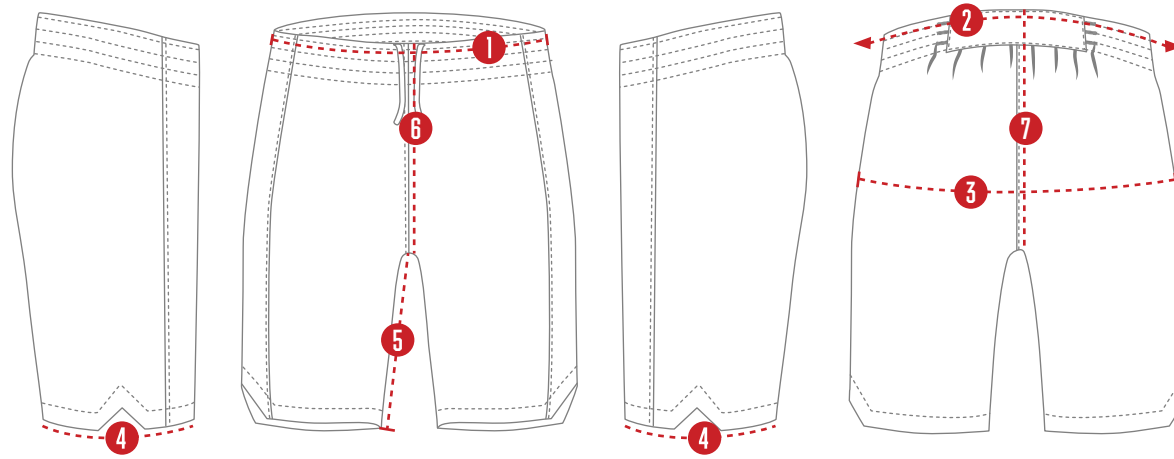

MEN'S SHORTS

		TOLERANCE	XS	S	M	L	XL	2XL	3XL	4XL
1	WAIST RELAXED	3/4	24 7/8	26 3/4	28 3/4	30 3/4	32 3/4	34 3/4	36 3/4	38 3/4
2	WAIST STRETCHED	3/4	39	41	43	45	47	49	51	53
3	HIP WIDTH	3/4	40 1/2	42 1/2	44 1/2	46 1/2	48 1/2	50 1/2	52 5/8	54 5/8
4	LEG OPENING	1/2	20 5/8	21 3/4	23	24 1/8	25 3/8	26 1/2	27 3/4	28 7/8
5	INSEAM	1/4	9	9	9	9	9	9	9	9
6	FRONT RISE	3/8	11	11 1/2	12 1/8	12 3/4	13 1/4	13 7/8	14 1/2	15
7	BACK RISE	3/8	15	15 1/2	16 1/8	16 5/8	17 1/4	17 3/4	18 3/8	18 7/8

*All measurements are in inches.

*Applies to all Game Shorts