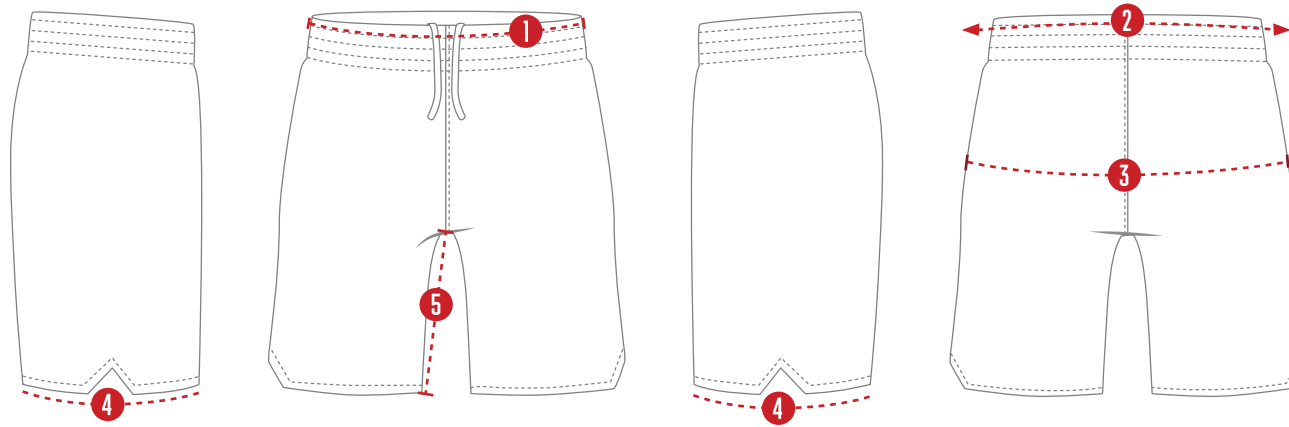

WOMEN'S SHORTS

		TOLERANCE	XS	S	M	L	XL	2XL	3XL	4XL
1	WAIST RELAXED	3/4	26	28 3/8	30 3/4	33 1/8	35 1/2	37 7/8	40 1/4	N/A
2	WAIST STRETCHED	3/4	37 5/8	40	42 3/8	44 3/4	47 1/8	49 1/2	51 7/8	N/A
3	HIP WIDTH	3/4	39 5/8	41 7/8	44 1/4	46 5/8	49	51 3/8	53 3/4	N/A
4	LEG OPENING	1/2	21 1/4	22 5/8	24	25 3/8	26 3/4	28 1/8	29 1/2	N/A
5	INSEAM	1/2	9	9	9	9	9	9	9	N/A

*All measurements are in inches.

*Applies to all Game Shorts