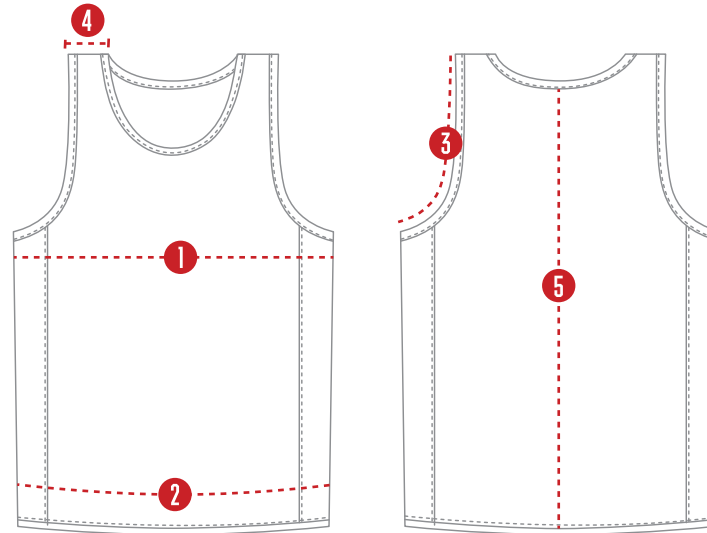

PRACTICE REVERSIBLE JERSEY
AD02147M-H18

		TOLERANCE	XS	S	M	L	XL
1	CHEST WIDTH - 1" BELOW ARMHOLE	3/4	38 7/8	40 7/8	42 7/8	44 7/8	46 7/8
2	HEM OPENING	3/4	38 7/8	40 7/8	42 7/8	44 7/8	46 7/8
3	ARMHOLE LENGTH	3/8	10 7/8	11 3/8	11 3/4	12 3/8	12 7/8
4	SHOULDER LENGTH	1/8	2 3/8	2 3/8	2 3/8	2 3/8	2 3/8
5	BACK BODY LENGTH	1/2	28 3/8	29 1/8	29 7/8	30 5/8	31 3/8

*All measurements are in inches.