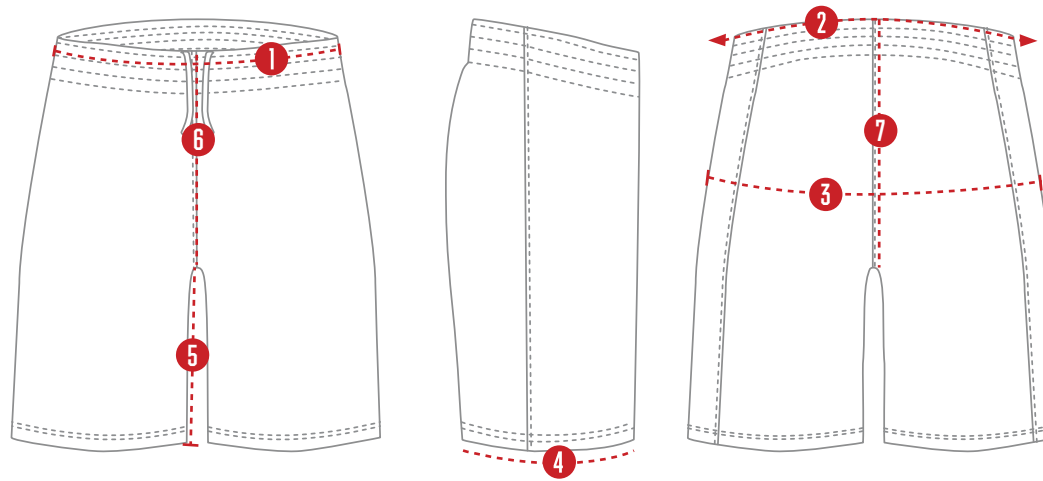

PRACTICE REVERSIBLE SHORT
AD02148M-H18

		TOLERANCE	XS	S	M	L	XL	2XL	3XL	4XL
1	WAIST RELAXED	3/4	24 3/4	26 3/4	28 3/4	30 3/4	32 3/4	34 3/4	36 3/4	38 3/4
2	WAIST STRETCHED	3/4	39	41	43	45	47	49	51	53
3	HIP WIDTH	3/4	40 1/2	42 1/2	44 1/2	46 1/2	48 1/2	50 1/2	52 5/8	54 5/8
4	LEG OPENING	1/2	20 5/8	21 7/8	23	24 1/4	25 3/8	26 5/8	27 3/4	28 7/8
5	INSEAM	1/4	9	9	9	9	9	9	9	9
6	FRONT RISE	3/8	11	11 1/2	12 1/8	12 3/4	13 1/4	13 7/8	14 1/2	15
7	BACK RISE	3/8	15	15 1/2	16 1/8	16 5/8	17 1/4	17 3/4	18 3/8	18 7/8

*All measurements are in inches.