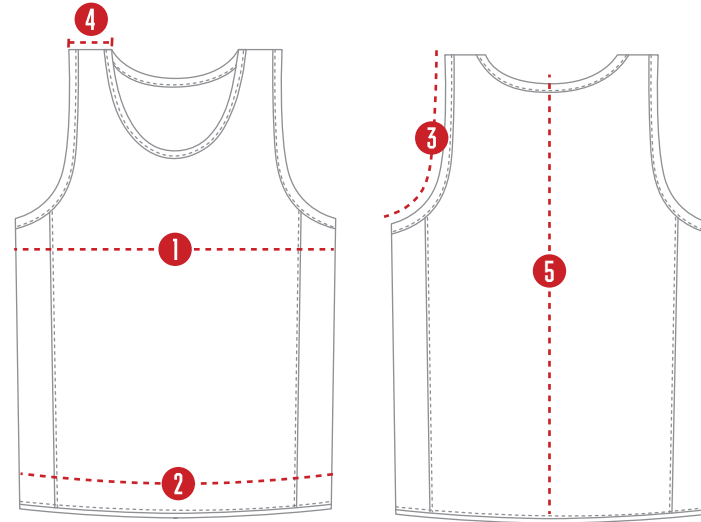

PRACTICE REVERSIBLE JERSEY
AD02147Y-H18

		TOLERANCE	XS	S	M	L	XL
1	CHEST WIDTH - 1" BELOW ARMHOLE	1/2	30	31 1/4	34	36 1/4	40
2	HEM OPENING	1/2	29 3/4	31	33 3/4	36 1/2	39 3/4
3	ARMHOLE LENGTH	1/2	17 7/8	18 3/8	19 3/8	21 1/2	23 7/8
4	SHOULDER LENGTH	1/8	1 1/2	1 7/8	2 1/4	2 1/4	2 5/8
5	BACK BODY LENGTH	1/2	21 1/2	23 1/8	24 7/8	26 7/8	28 7/8

*All measurements are in inches.