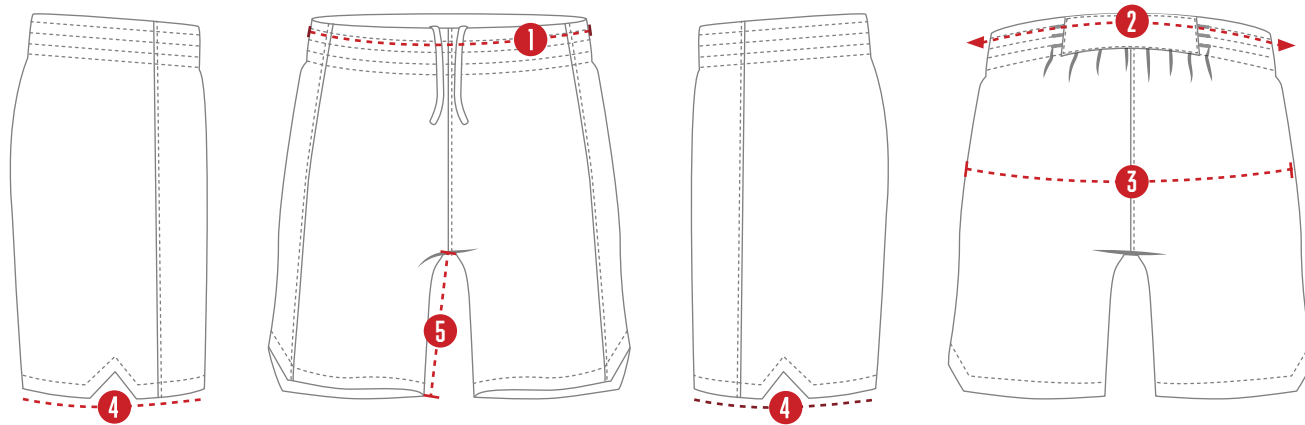

YOUTH SHORTS

		TOLERANCE	XS	S	M	L	XL
1	WAIST RELAXED	3/4	19 5/8	22 1/4	24 7/8	27 7/8	29 7/8
2	WAIST STRETCHED	3/4	28 1/4	30 7/8	33 1/2	36 1/2	38 1/2
3	HIP WIDTH	3/4	32 7/8	34 3/4	36 3/4	38 7/8	40 7/8
4	LEG OPENING	1/2	19	20	21	22 1/4	23 3/8
5	INSEAM	1/4	8	8	8	8	8

*All measurements are in inches.

*Applies to all Game Shorts