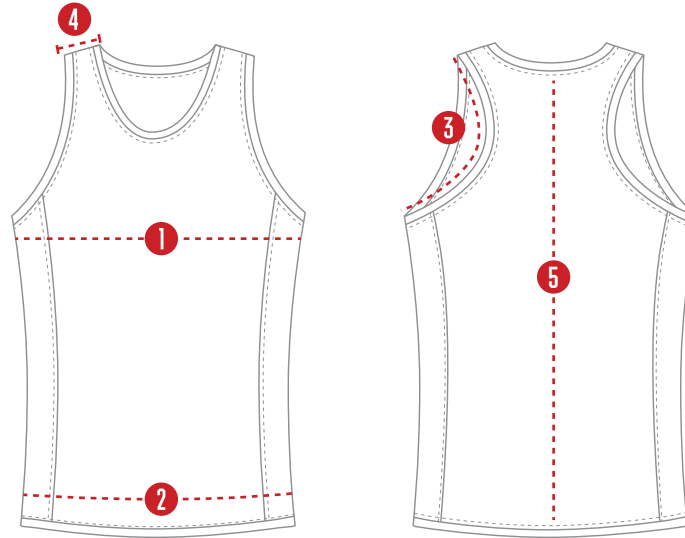

PRACTICE REVERSIBLE JERSEY
AD02147W-H18

		TOLERANCE	XS	S	M	L	XL
1	CHEST WIDTH - 1" BELOW ARMHOLE	3/4	34 7/8	37 1/4	39 5/8	42	44 3/8
2	HEM OPENING	3/4	36 7/8	39 1/4	41 5/8	43 7/8	46 1/4
3	ARMHOLE LENGTH	1/4	8 7/8	9 1/8	9 1/2	9 3/4	10 1/4
4	SHOULDER LENGTH	1/8	2 1/4	2 7/8	2 3/8	2 3/8	2 1/2
5	BACK BODY LENGTH	1/2	28 1/2	29 1/4	30	30 3/4	33 1/2

*All measurements are in inches.