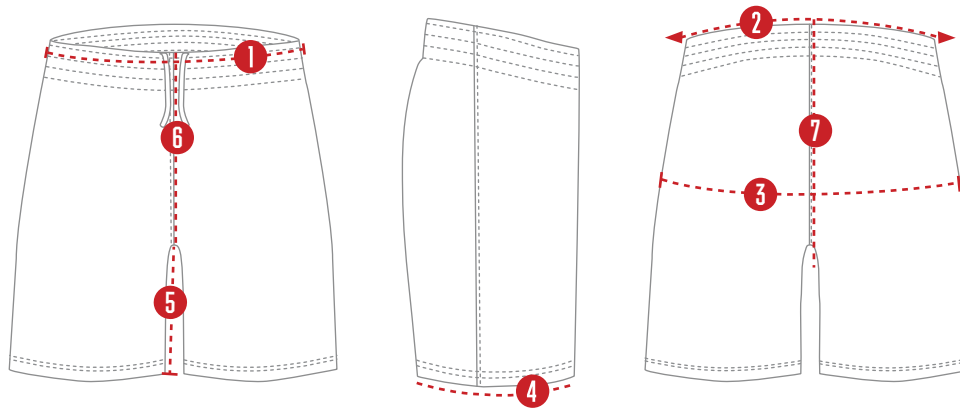

PRACTICE REVERSIBLE SHORT
AD02148Y-H18

		TOLERANCE	XS	S	M	L	XL
1	WAIST RELAXED	3/4	19 5/8	22 1/4	24 7/8	27 7/8	29 7/8
2	WAIST STRETCHED	3/4	28 1/4	30 7/8	33 1/2	36 1/2	38 1/2
3	HIP WIDTH	3/4	32 7/8	34 7/8	36 5/8	38 7/8	40 7/8
4	LEG OPENING	3/8	19	20	21	22 1/4	23 3/8
5	INSEAM	1/4	8	8	8	8	8
6	FRONT RISE	3/8	8 1/4	9 1/4	10 1/4	11 1/2	11 1/2
7	BACK RISE	3/8	11 3/4	12 1/2	13 1/2	14 1/2	14 5/8

*All measurements are in inches.