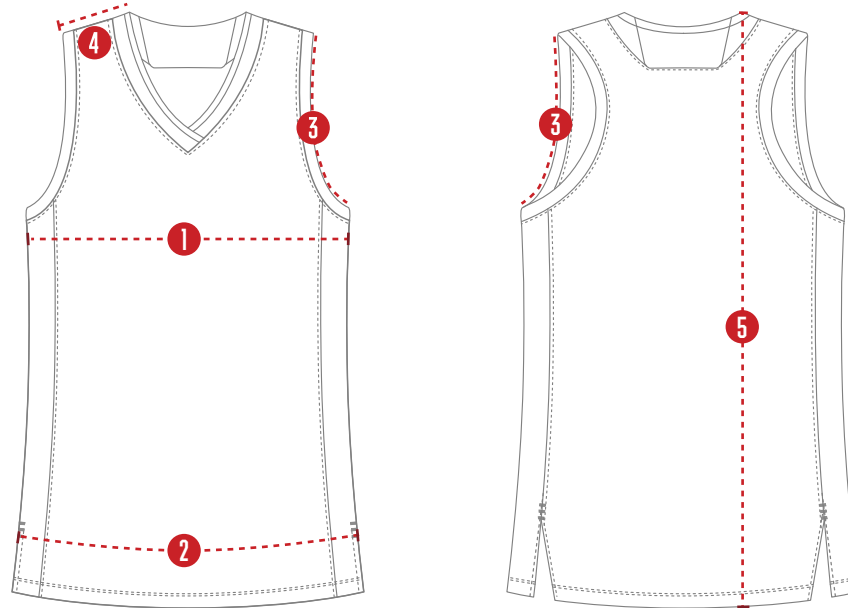

WOMEN'S JERSEYS / RACERBACK

		TOLERANCE	XS	S	M	L	XL	2XL	3XL	4XL
1	CHEST WIDTH - 1" BELOW ARMHOLE	3/4	35	37 3/8	39 3/4	42 1/8	44 1/2	46 7/8	49 1/4	N/A
2	HEM OPENING	3/4	37 1/8	39 1/2	41 7/8	44 1/4	46 5/8	49	51 3/8	N/A
3	ARMHOLE LENGTH	1/2	21	21 3/4	22 5/8	23 3/8	24 3/8	25 3/8	26 3/8	N/A
4	SHOULDER LENGTH	1/8	3 3/4	3 3/4	3 3/4	3 3/4	3 3/4	3 3/4	3 3/4	N/A
5	FRONT/BACK BODY LENGTH	1/2	28	28 3/4	29 5/8	30 3/8	31 1/8	32	32 3/4	N/A

*All measurements are in inches.

*Applies to all Game Jersey