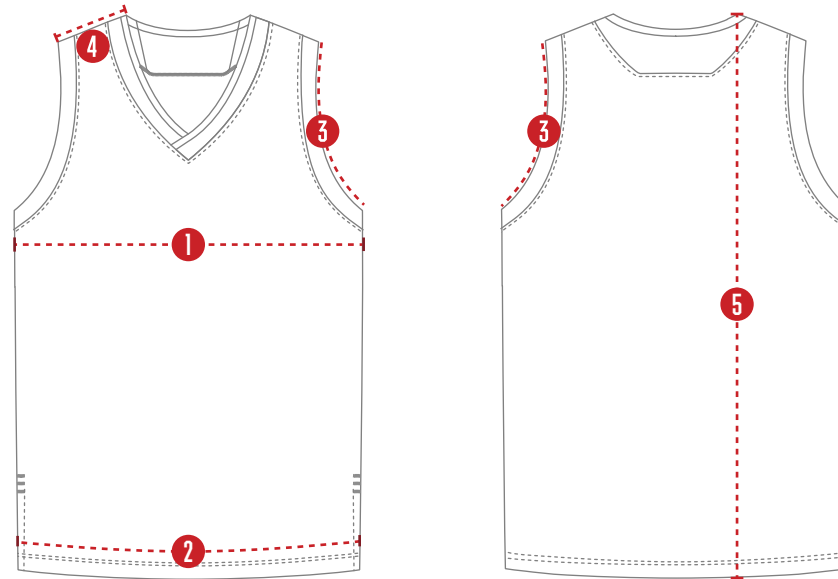

YOUTH JERSEYS

		TOLERANCE	XS	S	M	L	XL
1	CHEST WIDTH - 1" BELOW ARMHOLE	3/4	28 1/4	31	33 3/4	36 7/8	39 1/8
2	HEM OPENING	3/4	28 1/8	30 7/8	33 5/8	36 3/4	39
3	ARMHOLE LENGTH	1/2	18 3/4	19 3/8	20 1/4	20 3/4	21 1/4
4	SHOULDER LENGTH	1/8	3 5/8	3 5/8	3 5/8	4	4
5	FRONT/BACK BODY LENGTH	1/2	17 7/8	19 3/4	21 5/8	23 5/8	26 1/8

*All measurements are in inches.

*Applies to all Game Jersey