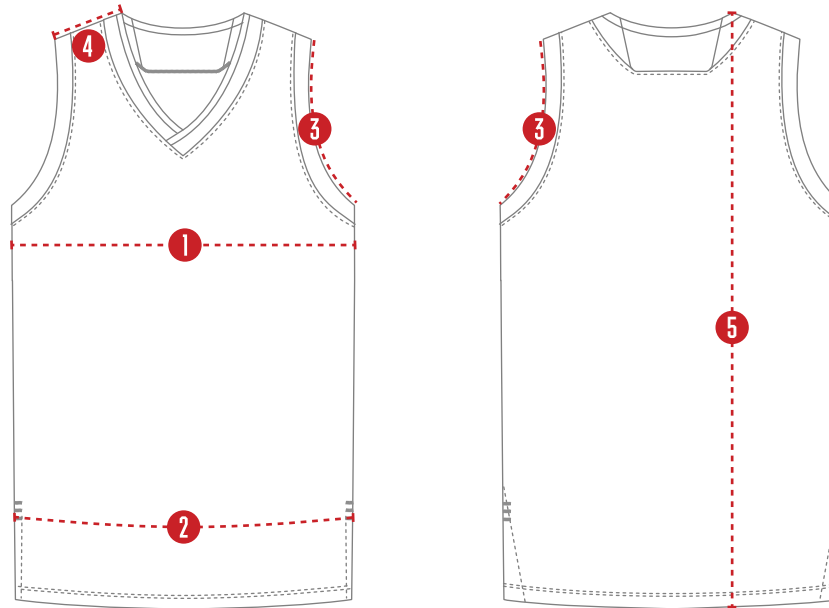

MEN'S JERSEYS

		TOLERANCE	XS	S	M	L	XL	2XL	3XL	4XL
1	CHEST WIDTH - 1" BELOW ARMHOLE	3/4	35 3/8	37 3/4	41	44 1/8	48	52 3/4	55 1/8	59 7/8
2	HEM OPENING	3/4	33 7/8	36 1/4	39 3/8	42 1/2	46 1/2	51 1/8	53 1/2	58 1/4
3	ARMHOLE LENGTH - FRONT & BACK	1/2	22 5/8	23 5/8	24 5/8	25 3/4	26 3/4	27 3/4	28 7/8	29 7/8
4	SHOULDER LENGTH	1/4	3 3/8	3 1/2	3 3/4	4	4 3/8	4 3/4	4 7/8	5 3/8
5	FRONT/BACK BODY LENGTH	3/4	28	28 7/8	29 5/8	30 3/8	31 1/4	32 1/8	33 1/8	34 1/8

*All measurements are in inches.

*Applies to all Game Jersey