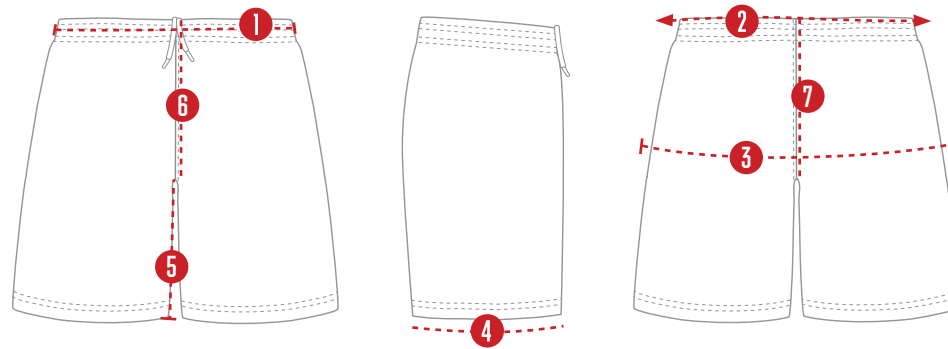

PRACTICE REVERSIBLE SHORT
AD02148W-H18

		TOLERANCE	XS	S	M	L	XL	2XL	3XL	4XL
1	WAIST RELAXED	3/4	26	28 3/8	30 3/4	33 1/8	35 1/2	37 7/8	40 1/4	42 5/8
2	WAIST STRETCHED	3/4	37 5/8	40	42 3/8	44 3/4	47 1/8	49 1/2	51 7/8	54 1/4
3	HIP WIDTH	3/4	39 5/8	42	44 1/2	46 1/2	49	51 1/2	55 3/4	56 1/8
4	LEG OPENING	1/2	21 1/4	22 5/8	24	25 3/8	26 3/4	28 1/8	29 1/2	30 7/8a
5	INSEAM	1/4	9	9	9	9	9	9	9	9
6	FRONT RISE	3/8	11 3/8	11 7/8	12 3/8	12 3/4	13 1/4	13 5/8	14 1/8	15 1/2
7	BACK RISE	3/8	14 1/4	11 5/8	15 1/8	15 5/8	16 1/4	16 7/8	17 3/8	18

*All measurements are in inches.